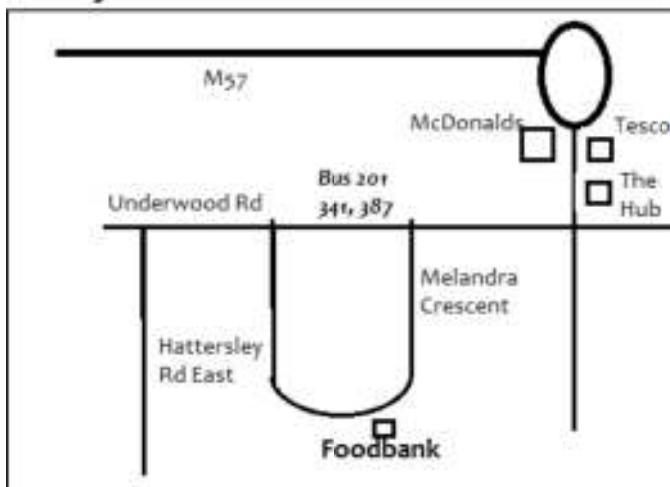

Foodbank is open at Christmas

Before Christmas

Before coming to foodbank get a voucher by ringing the

Helpline 0333 772 1916
Mon to Fri 10-3pm

Between Christmas and New Year

The HelpLine is closed. If you have a voucher, bring it to foodbank. If you do not have a voucher still come to foodbank and we will provide a parcel.

After New Year

Get a voucher from the Helpline before coming to foodbank.

Helpline 0333 772 1916
Mon to Fri 10-3pm

Opening Hours

Hattersley Distribution Centre

Hattersley Baptist Church
Melandra Crescent
Hattersley SK14 3RB

Friday: 2.00 - 3.00

If you are collecting food for more than 2 people you might need a friend to help to carry the bags.

Christmas Opening Hours 2020 Hattersley Distribution Centre

Tuesday 22nd December 2-3pm
Friday 25th December Closed
Tuesday 29th December 2-3pm
Friday 1st January Closed