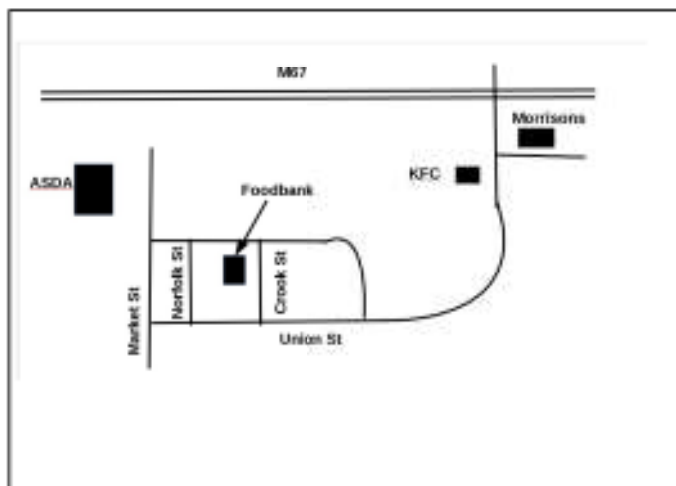

Opening Hours

Hyde Distribution Centre

Hyde Central Methodist Church
Crook St

Hyde SK14 2NQ

Wednesday 1.00 – 2.00