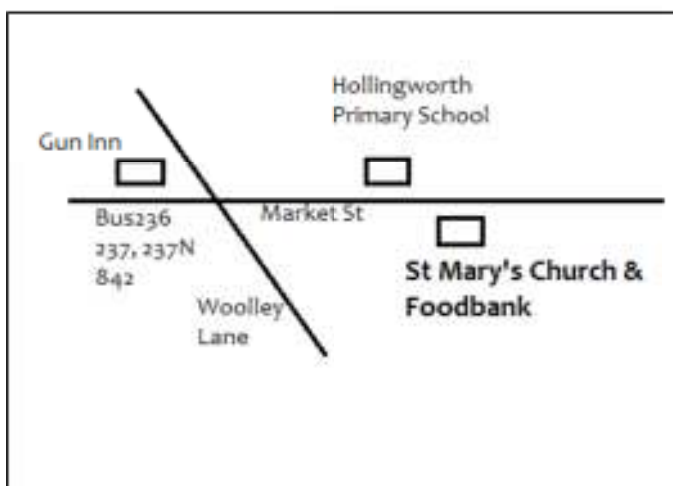

Christmas Opening Hours 2020

Hollingworth Distribution Centre

Monday 21st December 11am- noon

Monday 28th December 11am - noon

Monday: 11.00 – 12.00

If you are collecting food for more than 2 people you might need a friend to help to carry the bags.